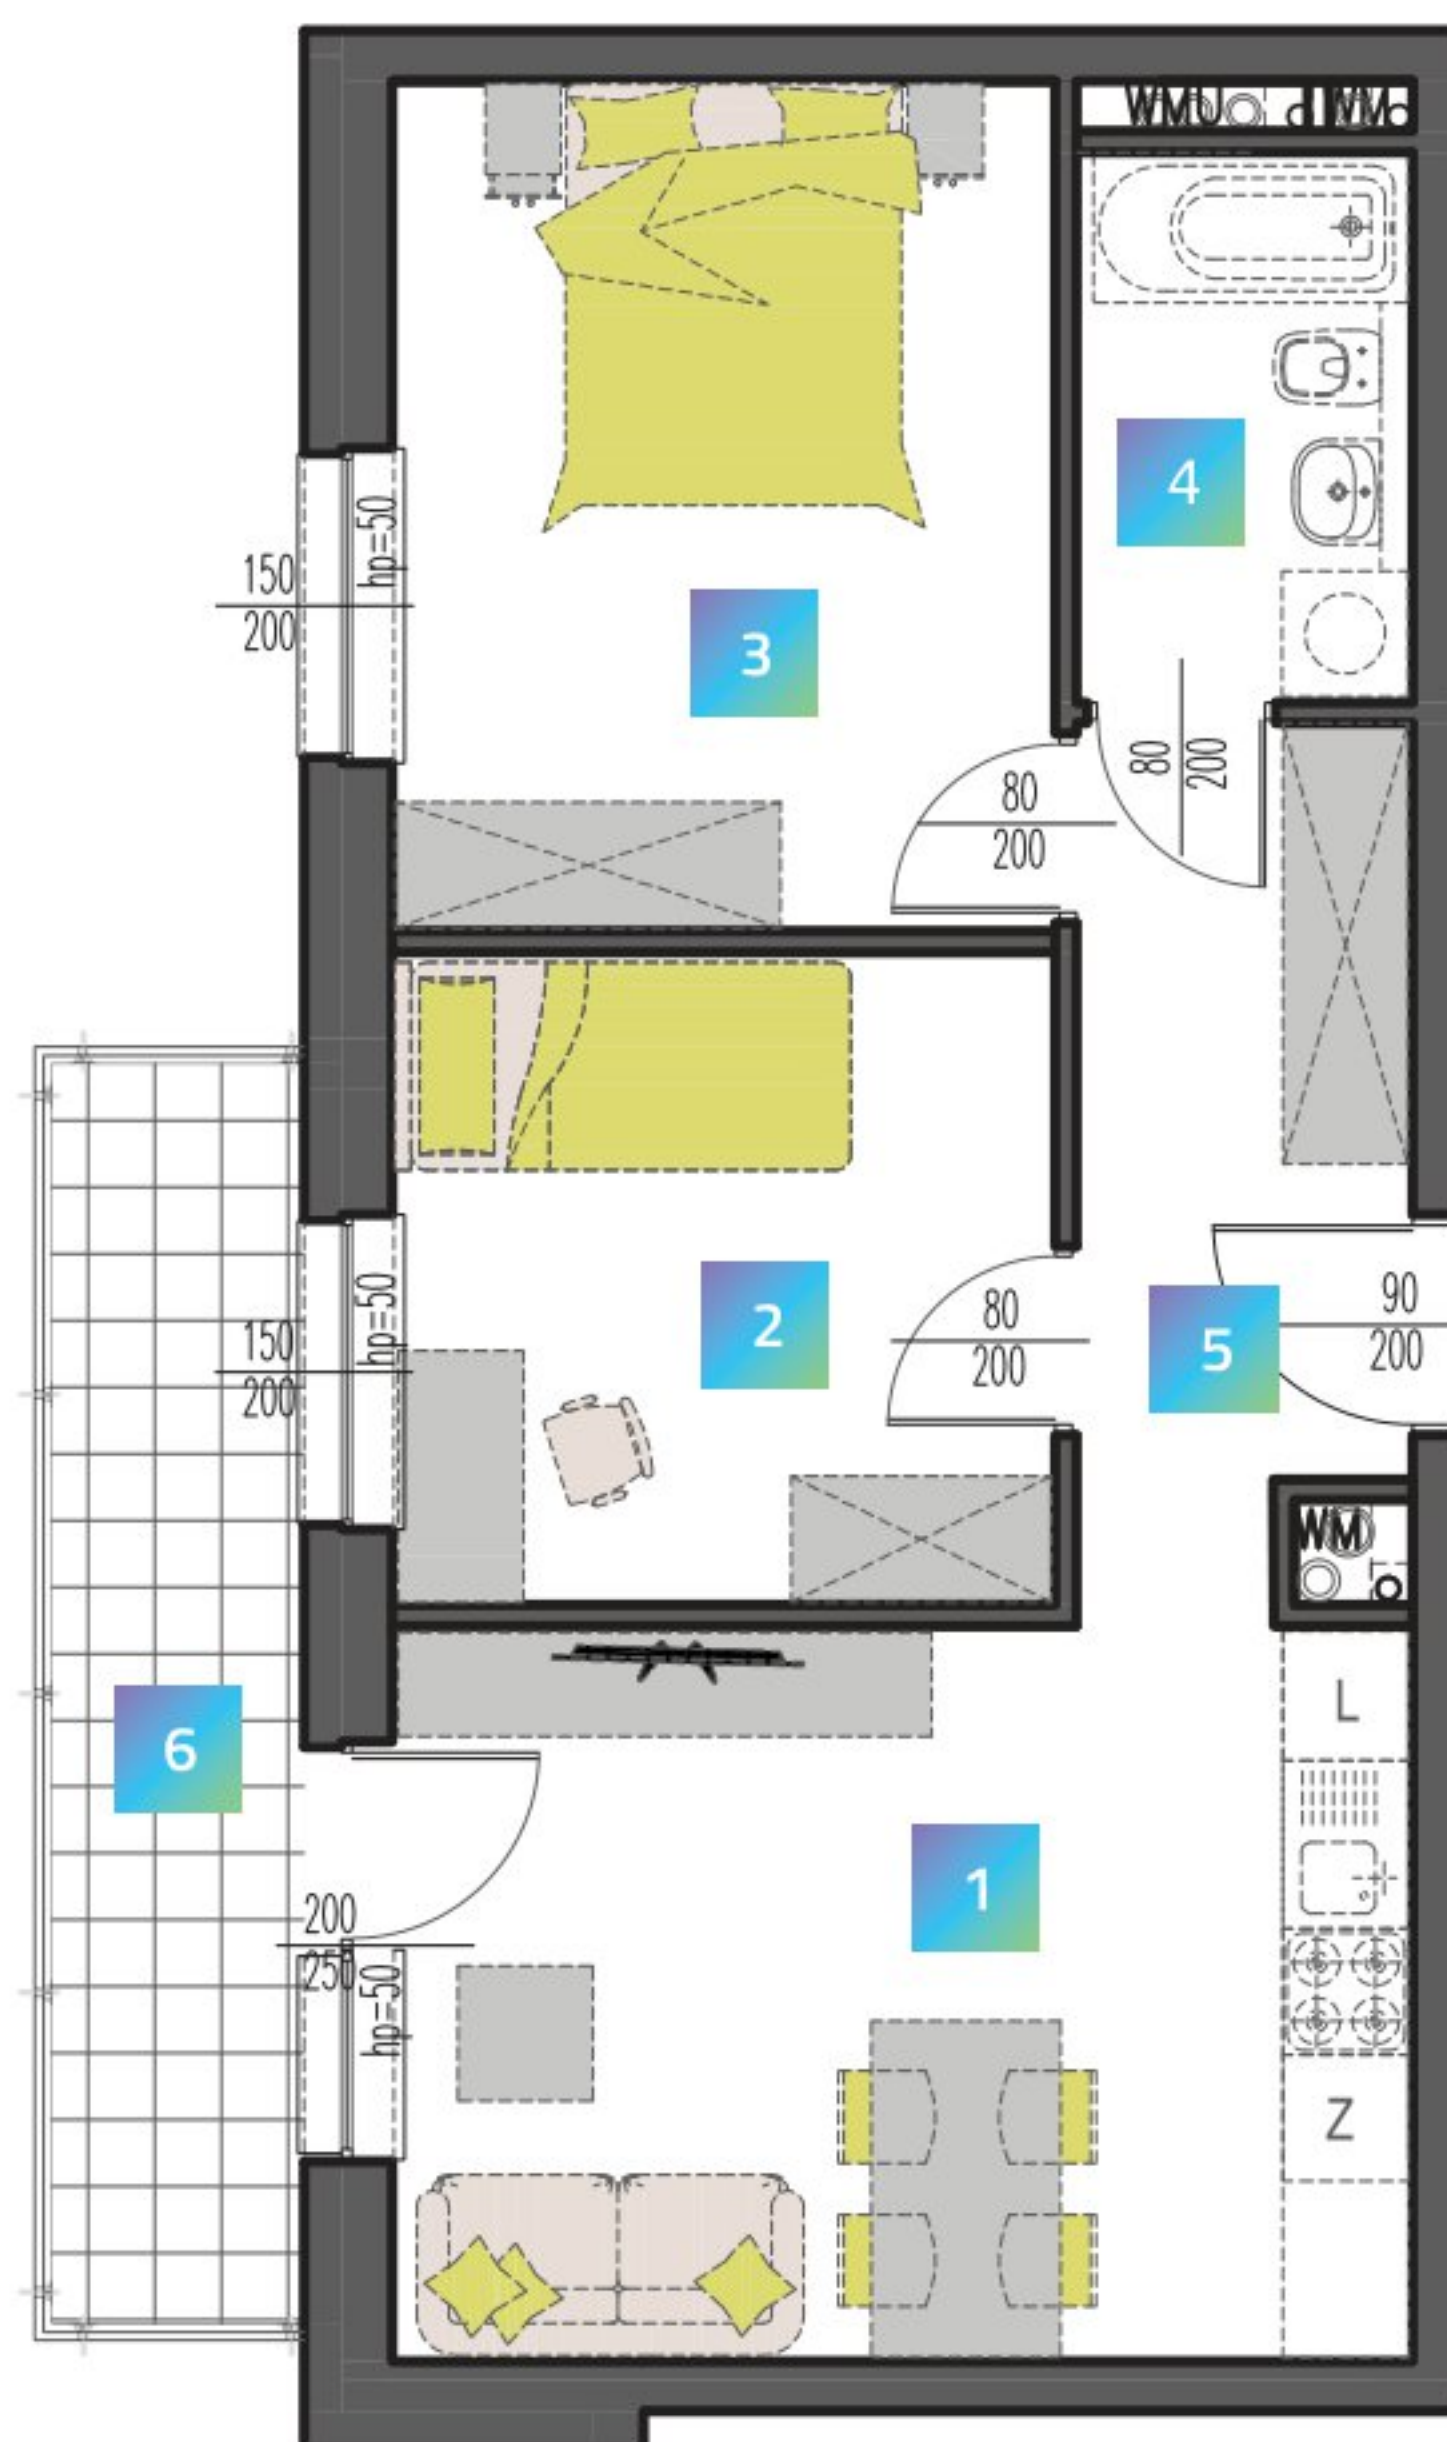

LIVE IN THE CENTER

M33

FLOOR 4

3 ROOMS + KITCHENETTE

1	ROOM + KITCHENETTE	16,76 m²
2	ROOM	9,64 m²
3	ROOM	12,58 m²
4	BATHROOM	4,07 m²
5	HALLWAY	6,24 m²
49,29 m²		
6	BALCONY	7,20 m²

ADDRESS OF THE INVESTMENT

st. Mielczarskiego 9
91-058 Łódź

WWW.MI9.PL

0 1 2 3 4 5m