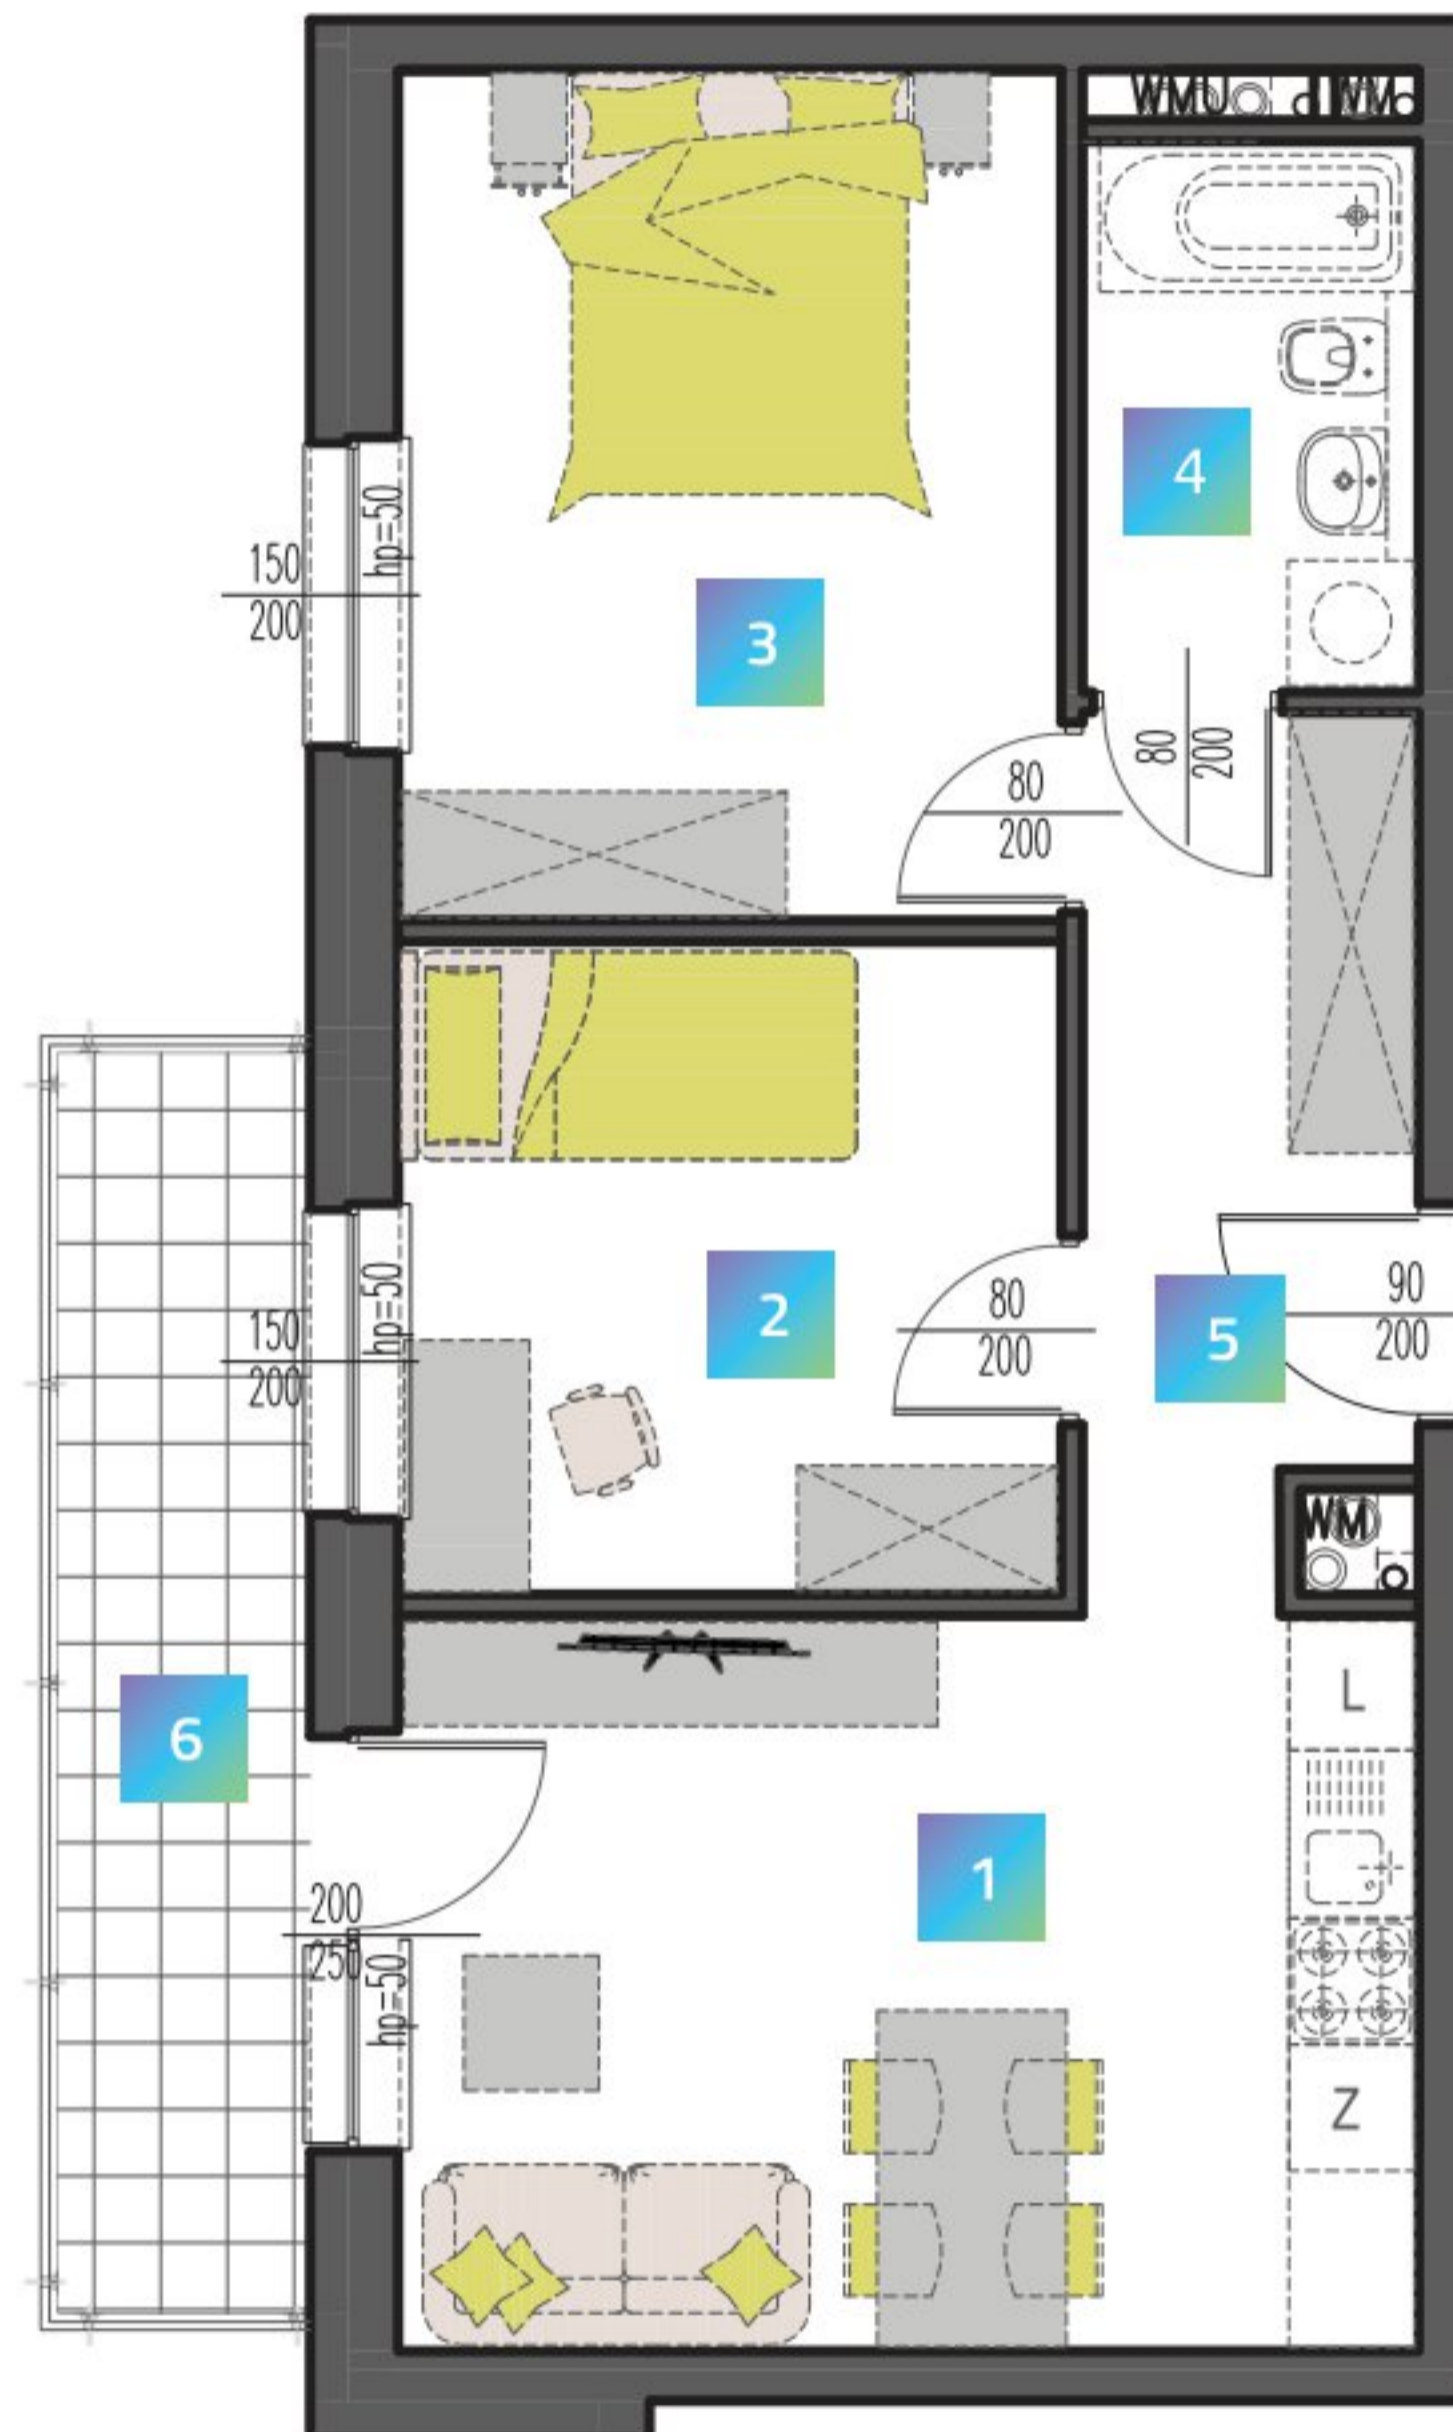

LIVE IN THE CENTER

M24

FLOOR 3

3 ROOMS + KITCHENETTE

1	ROOM + KITCHENETTE	16,76 m²
2	ROOM	9,64 m²
3	ROOM	12,58 m²
4	BATHROOM	4,07 m²
5	HALLWAY	6,24 m²
		49,29 m²
6	BALCONY	7,20 m²

ADDRESS OF THE INVESTMENT

st. Mielczarskiego 9
91-058 Łódź

WWW.MI9.PL

0 1 2 3 4 5m